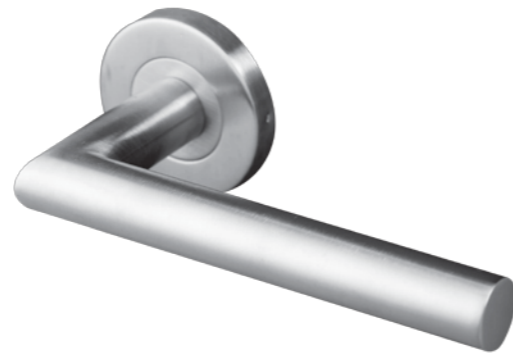

Lever Handle

KS 4201 001
Material : Stainless Steel SUS304

KS 4201 002
Material : Stainless Steel SUS304

KS 4201 003
Material : Stainless Steel SUS304

KS 4201 004 (optional)
Material : Stainless Steel SUS304

KS 4201 011 (optional)
Material : Stainless Steel SUS304

Euro Profile Cylinder

T19S65 THUMBTURN

Mortise Lock

72 SERIES

Door Closer

72 V

Door Selector

DC-9402

DC-9403

Autobolt

DA-9317

Hinges

DA-9315
(127mm x 89mm x 2.5mm)