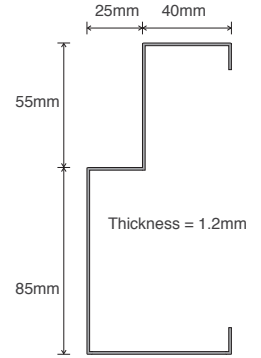

2 HOURS FIRE RATED DOORSET

Front & Internal Elevation Of Doorset
Model : Vulgaris

Vertical Section Of Doorset
Model : Vulgaris

Profile Of Metal Frame
Model : Vulgaris

Front & Internal Elevation Of Doorset
Model : Vulgaris

Horizontal Section Of Doorset
Model : Vulgaris

Profile Of Metal Frame
Model : Vulgaris