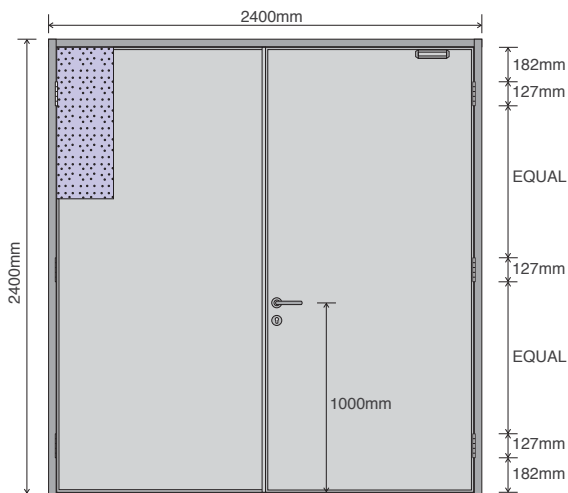

2 HOURS FIRE RATED DOORSET

Front & Internal Elevation Of Doorset
Model : Vulgaris

Vertical Section Of Doorset
Model : Vulgaris

Profile Of Metal Frame
Model : Vulgaris

Front & Internal Elevation Of Doorset
Model : Vulgaris

Horizontal Section Of Doorset
Model : Vulgaris

Profile Of Metal Frame
Model : Vulgaris