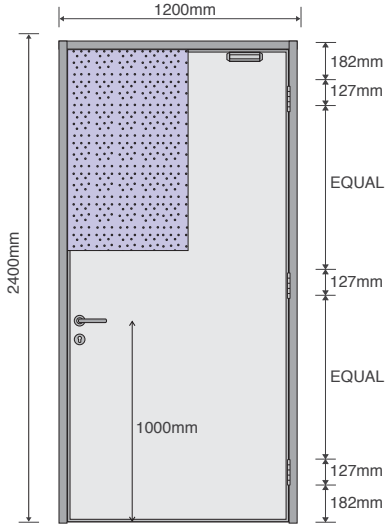

2 HOURS FIRE RATED DOORSET

Front & Internal Elevation Of Doorset
Model : Vulgaris

Vertical Section Of Doorset
Model : Vulgaris

Profile Of Metal Frame
Model : Vulgaris

Front & Internal Elevation Of Doorset
Model : Vulgaris

Horizontal Section Of Doorset
Model : Vulgaris

Profile Of Metal Frame
Model : Vulgaris