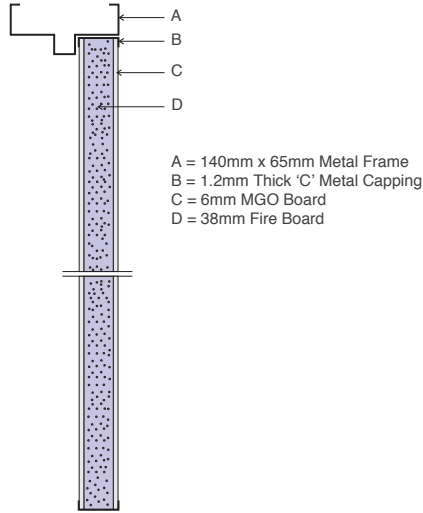

2 HOURS FIRE RATED DOORSET

Front & Internal Elevation Of Doorset
Model : Vulgaris

Vertical Section Of Doorset
Model : Vulgaris

Profile Of Metal Frame
Model : Vulgaris

Front & Internal Elevation Of Doorset
Model : Vulgaris

Horizontal Section Of Doorset
Model : Vulgaris

Profile Of Metal Frame
Model : Vulgaris