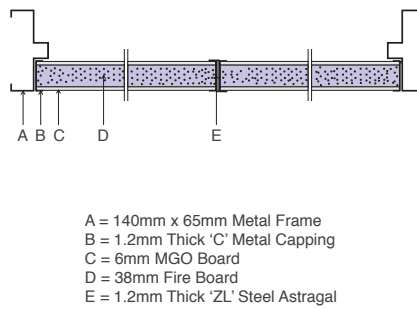

2 HOURS FIRE RATED DOORSET

Front & Internal Elevation Of Doorset
Model : Vulgaris

Vertical Section Of Doorset
Model : Vulgaris

Profile Of Metal Frame
Model : Vulgaris

Front & Internal Elevation Of Doorset
Model : Vulgaris

Horizontal Section Of Doorset
Model : Vulgaris

Profile Of Metal Frame
Model : Vulgaris