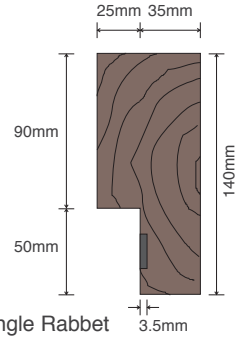

Front & Internal Elevation Of Doorset

Vertical Section Of Doorset

Profile Of Timber Frame Model : Argus

Front & Internal Elevation Of Doorset

Horizontal Section Of Doorset

Profile Of Metal Frame Model : Casper

Profile Of Aluminum Astragal