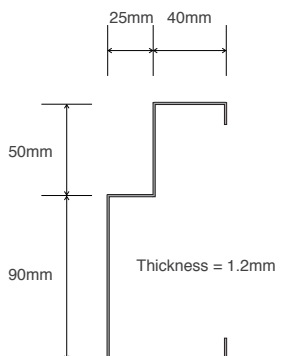

Front & Internal Elevation Of Doorset

Vertical Section Of Doorset

Profile Of Timber Frame Model : Argus

Front & Internal Elevation Of Doorset

Horizontal Section Of Doorset

Profile Of Metal Frame Model : Casper

Profile Of Aluminum Astragal