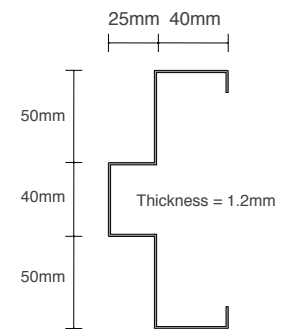

Front & Internal Elevation Of Doorset

Vertical Section Of Doorset

Profile Of Timber Frame Model : Argus

Front & Internal Elevation Of Doorset

Horizontal Section Of Doorset

Profile Of Metal Frame Model : Casper

Profile Of Aluminum Astragal