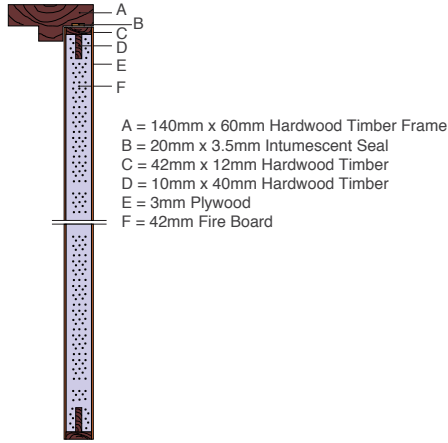

Front & Internal Elevation Of Doorset

Vertical Section Of Doorset

Profile Of Timber Frame Model : Argus

Front & Internal Elevation Of Doorset

Horizontal Section Of Doorset

Profile Of Metal Frame Model : Casper

Profile Of Aluminum Astragal