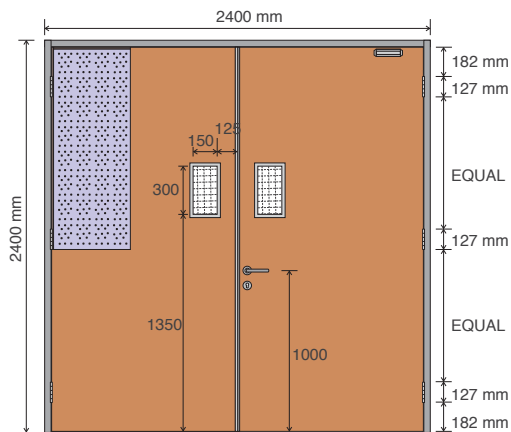

Front & Internal Elevation Of Doorset

Vertical Section Of Doorset

Profile Of Timber Frame Model : Argus

Front & Internal Elevation Of Doorset

Horizontal Section Of Doorset

Profile Of Metal Frame Model : Casper