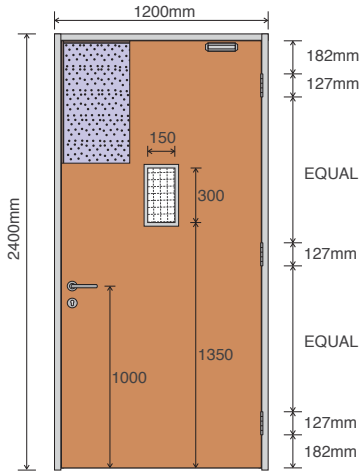

Front & Internal Elevation Of Doorset

Vertical Section Of Doorset

Profile Of Timber Frame Model : Argus

Front & Internal Elevation Of Doorset

Horizontal Section Of Doorset

Profile Of Metal Frame Model : Casper