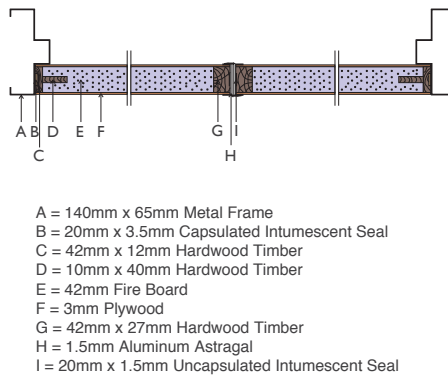

Front & Internal Elevation Of Doorset

Vertical Section Of Doorset

Profile Of Timber Frame Model : Argus

Front & Internal Elevation Of Doorset

Horizontal Section Of Doorset

Profile Of Metal Frame Model : Casper

Profile Of Aluminum Astragal