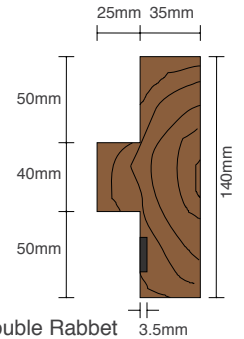

Front & Internal Elevation Of Doorset

Vertical Section Of Doorset

Profile Of Timber Frame Model : Argus

Front & Internal Elevation Of Doorset

Horizontal Section Of Doorset

Profile Of Metal Frame Model : Casper

Profile Of Aluminum Astragal